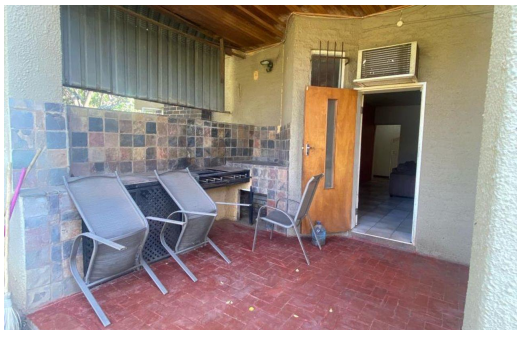

4
 2
 2

R2,380,000

House For Sale in Kilner Park

FLOOR SIZE	589m ²	GARAGES	2
LAND SIZE	1,983m ²	PARKINGS	6
BEDROOMS	4	FLATLETS	1
BATHROOMS	2	DOMESTIC ACCOM.	1
KITCHENS	1	POOL	Yes
LOUNGES	1	PETS ALLOWED	Yes
DINING ROOMS	1		
STUDIES	1		