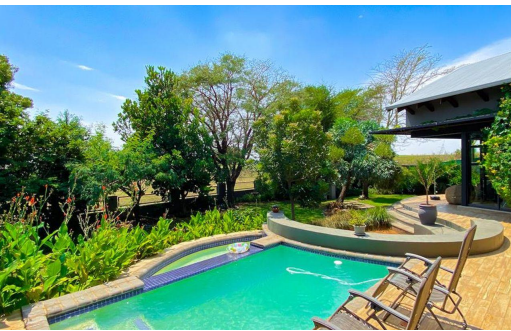

R5,200,000

House For Sale in Copperleaf Estate

FLOOR SIZE	430m²	GARAGES	3
LAND SIZE	1,040m²	PARKINGS	-
BEDROOMS	3	FLATLETS	-
BATHROOMS	3.5	DOMESTIC ACCOM.	1
KITCHENS	1	POOL	Yes
LOUNGES	2	PETS ALLOWED	Yes
DINING ROOMS	1		
STUDIES	1		

LEVY R2,782 pm

Zareena Regal
083 395 1684
zareena@bakersrealestate.com