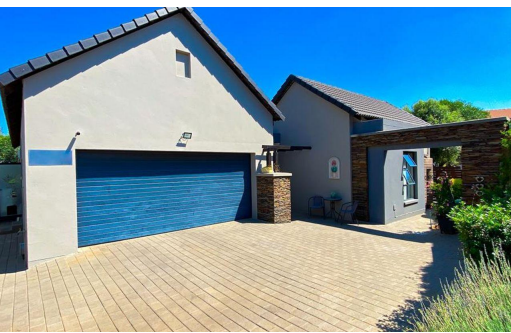

 3

 2

 2

R3,650,000

House For Sale in Copperleaf Estate

FLOOR SIZE	225m ²	GARAGES	2
LAND SIZE	592m ²	PARKINGS	2
BEDROOMS	3	FLATLETS	-
BATHROOMS	2	DOMESTIC ACCOM.	-
KITCHENS	1	PETS ALLOWED	Yes
LOUNGES	2		
DINING ROOMS	1		
STUDIES	-		