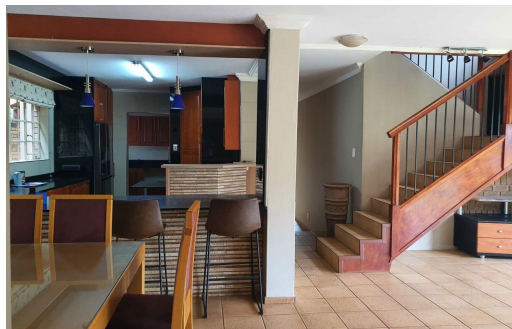

R22,000 pm

House To Let in Eldo Park

FLOOR SIZE 337m²
LAND SIZE 810m²
BEDROOMS 4
BATHROOMS 3
KITCHENS 1
LOUNGES 1
DINING ROOMS 1
STUDIES 1

GARAGES 2
PARKINGS -
FLATLETS -
DOMESTIC ACCOM. 1
POOL Yes
PETS ALLOWED Yes

Feroz Baker
083 786 0123
feroz@bakersrealestate.com