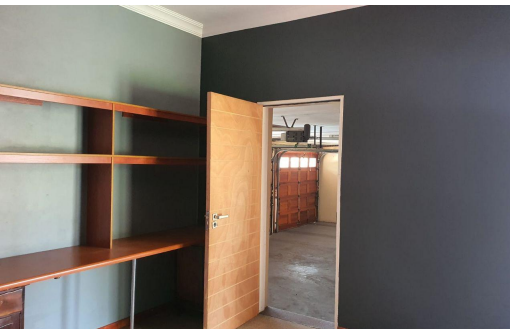

R22,000 pm

House To Let in Eldo Park

FLOOR SIZE 337m²
LAND SIZE 810m²
BEDROOMS 4
BATHROOMS 3
KITCHENS 1
LOUNGES 1
DINING ROOMS 1
STUDIES 1

GARAGES 2
PARKINGS -
FLATLETS -
DOMESTIC ACCOM. 1
POOL Yes
PETS ALLOWED Yes

Feroz Baker
083 786 0123
feroz@bakersrealestate.com