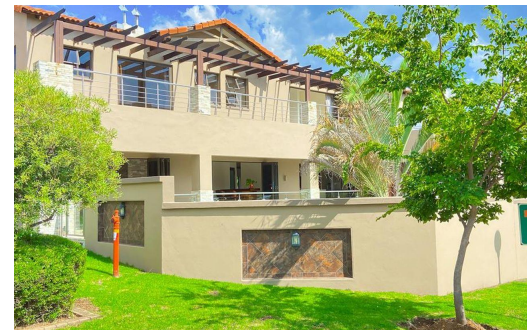

 5

 4.5

 3

R5,300,000

House For Sale in Copperleaf Estate

FLOOR SIZE	450m ²	GARAGES	3
LAND SIZE	947m ²	CARPORTS	-
BEDROOMS	5	FLATLETS	1
BATHROOMS	4.5	DOMESTIC ACCOM.	-
KITCHENS	1	POOL	Yes
LOUNGES	1	PETS ALLOWED	Yes
DINING ROOMS	1		
STUDIES	-		