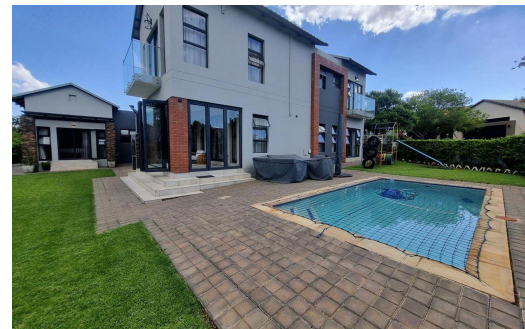

 5

 5.5

 2

R5,950,000

House For Sale in Copperleaf Estate

FLOOR SIZE	381m ²	GARAGES	2
LAND SIZE	737m ²	CARPORTS	-
BEDROOMS	5	FLATLETS	-
BATHROOMS	5.5	DOMESTIC ACCOM.	1
KITCHENS	1	POOL	Yes
LOUNGES	3	PETS ALLOWED	Yes
DINING ROOMS	1		
STUDIES	-		