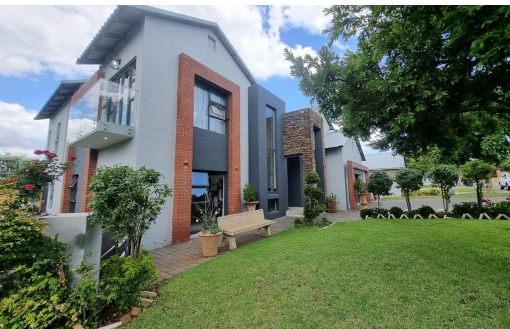

 5

 5.5

 2

R5,950,000

House For Sale in Copperleaf Estate

FLOOR SIZE	381m ²	GARAGES	2
LAND SIZE	737m ²	CARPORTS	-
BEDROOMS	5	FLATLETS	-
BATHROOMS	5.5	DOMESTIC ACCOM.	1
KITCHENS	1	POOL	Yes
LOUNGES	3	PETS ALLOWED	Yes
DINING ROOMS	1		
STUDIES	-		