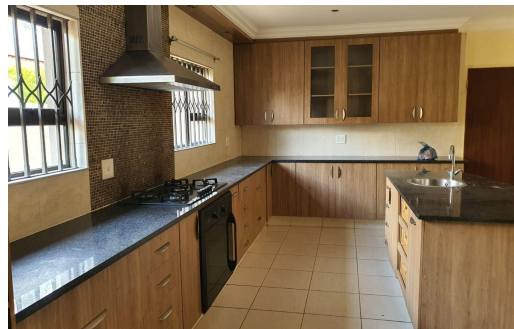

3

2

2

R2,550,000

House For Sale in Raslouw Manor

FLOOR SIZE	220m ²	GARAGES	2
LAND SIZE	600m ²	CARPORTS	-
BEDROOMS	3	FLATLETS	-
BATHROOMS	2	DOMESTIC ACCOM.	1
KITCHENS	1		
LOUNGES	1		
DINING ROOMS	1		
STUDIES	-		