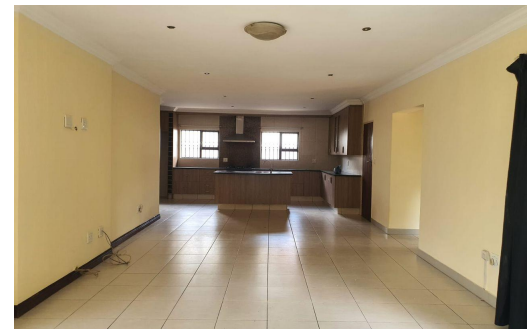

3

2

2

R2,550,000

House For Sale in Raslouw Manor

FLOOR SIZE	220m ²	GARAGES	2
LAND SIZE	600m ²	CARPORTS	-
BEDROOMS	3	FLATLETS	-
BATHROOMS	2	DOMESTIC ACCOM.	1
KITCHENS	1		
LOUNGES	1		
DINING ROOMS	1		
STUDIES	-		