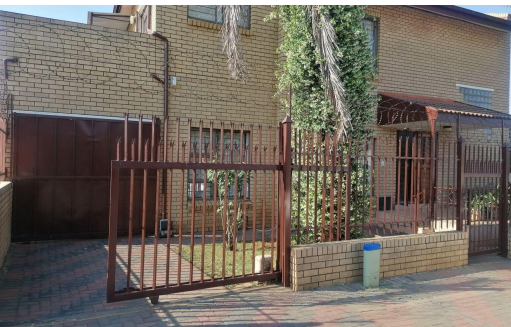

R9,500 pm

House To Let in Laudium

FLOOR SIZE	250m²	GARAGES	2
LAND SIZE	500m²	CARPORTS	2
BEDROOMS	3	FLATLETS	-
BATHROOMS	2	DOMESTIC ACCOM.	1
KITCHENS	1		
LOUNGES	1		
DINING ROOMS	1		
STUDIES	-		

Shahista Mohamed
+27 82 825 2287
shahista@bakersrealestate.com