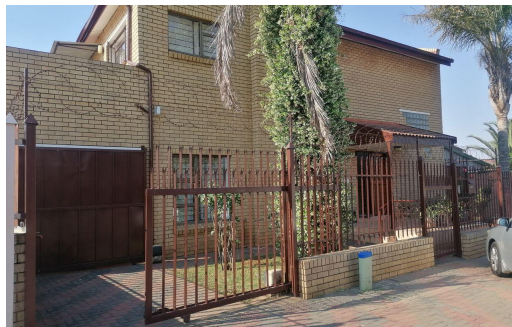

R9,500 pm

House To Let in Laudium

FLOOR SIZE	250m²	GARAGES	2
LAND SIZE	500m²	CARPORTS	2
BEDROOMS	3	FLATLETS	-
BATHROOMS	2	DOMESTIC ACCOM.	1
KITCHENS	1		
LOUNGES	1		
DINING ROOMS	1		
STUDIES	-		

Shahista Mohamed
+27 82 825 2287
shahista@bakersrealestate.com