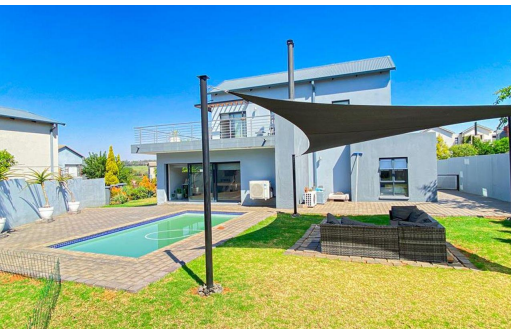

 4

3

 2

R4,950,000

House For Sale in Copperleaf Estate

FLOOR SIZE	367m ²	GARAGES	2
LAND SIZE	800m ²	CARPORTS	-
BEDROOMS	4	FLATLETS	-
BATHROOMS	3	DOMESTIC ACCOM.	1
KITCHENS	1	POOL	Yes
LOUNGES	2	PETS ALLOWED	Yes
DINING ROOMS	1		
STUDIES	1		