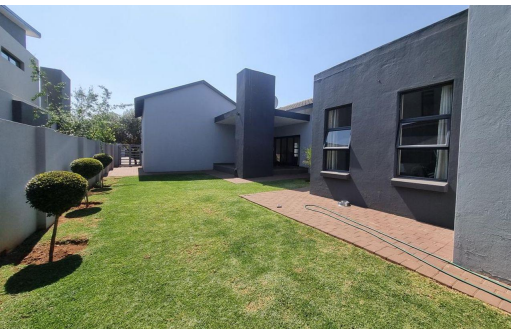

4

3

2

R4,250,000

House For Sale in Copperleaf Estate

| | | | |
|---------------------|-------------------|------------------------|-----|
| FLOOR SIZE | 320m ² | GARAGES | 2 |
| LAND SIZE | 813m ² | CARPORTS | - |
| BEDROOMS | 4 | FLATLETS | - |
| BATHROOMS | 3 | DOMESTIC ACCOM. | 1 |
| KITCHENS | 1 | PETS ALLOWED | Yes |
| LOUNGES | 1 | | |
| DINING ROOMS | 1 | | |
| STUDIES | - | | |