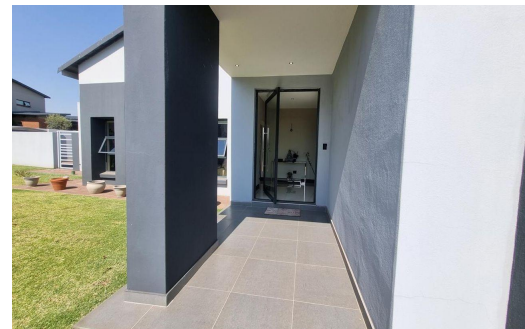

4

3

2

R4,250,000

House For Sale in Copperleaf Estate

| | | | |
|---------------------|-------------------|------------------------|-----|
| FLOOR SIZE | 320m ² | GARAGES | 2 |
| LAND SIZE | 813m ² | CARPORTS | - |
| BEDROOMS | 4 | FLATLETS | - |
| BATHROOMS | 3 | DOMESTIC ACCOM. | 1 |
| KITCHENS | 1 | PETS ALLOWED | Yes |
| LOUNGES | 1 | | |
| DINING ROOMS | 1 | | |
| STUDIES | - | | |