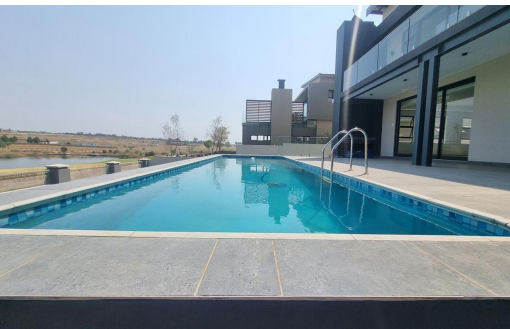

 6

 6.5

 4

R10,999,999

House For Sale in Copperleaf Estate

FLOOR SIZE	860m ²	GARAGES	4
LAND SIZE	1,200m ²	CARPORTS	-
BEDROOMS	6	FLATLETS	-
BATHROOMS	6.5	DOMESTIC ACCOM.	1
KITCHENS	1	POOL	Yes
LOUNGES	5	PETS ALLOWED	Yes
DINING ROOMS	1		
STUDIES	1		