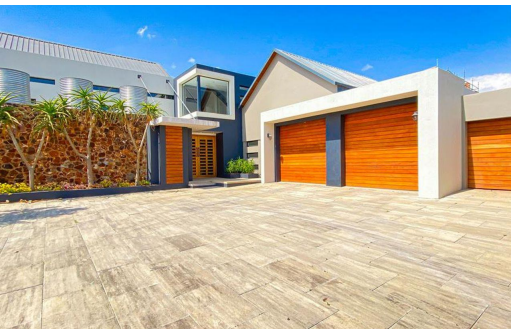

4

4.5

5

POA

House For Sale in Copperleaf Estate

FLOOR SIZE 910m²
LAND SIZE 1,500m²
BEDROOMS 4
BATHROOMS 4.5
KITCHENS 1
LOUNGES 5
DINING ROOMS 1
STUDIES 1

GARAGES 5
PARKINGS -
FLATLETS -
DOMESTIC ACCOM. 1
PETS ALLOWED Yes