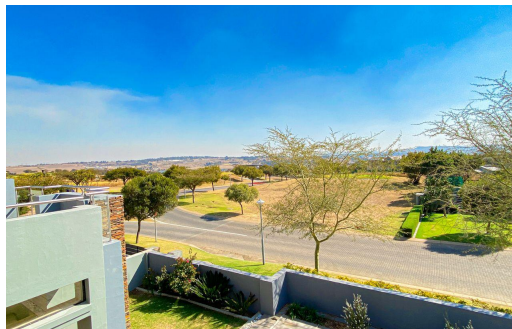

 6

 7

 2.5

R7,500,000

House For Sale in Copperleaf Estate

FLOOR SIZE	606m ²	GARAGES	2.5
LAND SIZE	790m ²	CARPORTS	-
BEDROOMS	6	FLATLETS	-
BATHROOMS	7	DOMESTIC ACCOM.	2
KITCHENS	1	POOL	Yes
LOUNGES	2	PETS ALLOWED	Yes
DINING ROOMS	2		
STUDIES	1		