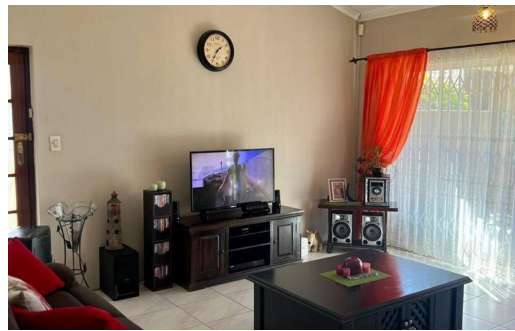

3
 2
 2

R2,050,000

House For Sale in Wierda Park

FLOOR SIZE	255m ²	GARAGES	2
LAND SIZE	1,022m ²	CARPORTS	-
BEDROOMS	3	FLATLETS	-
BATHROOMS	2	DOMESTIC ACCOM.	-
KITCHENS	1	POOL	Yes
LOUNGES	1	PETS ALLOWED	Yes
DINING ROOMS	1		
STUDIES	-		