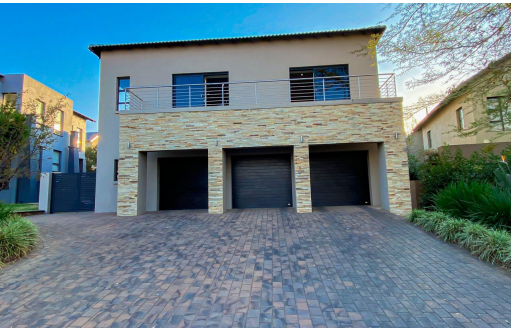

5

6

3

**R7,500,000**

House For Sale in Copperleaf Estate

**FLOOR SIZE** 649m<sup>2</sup>  
**LAND SIZE** 763m<sup>2</sup>  
**BEDROOMS** 5  
**BATHROOMS** 6  
**KITCHENS** 1  
**LOUNGES** 3  
**DINING ROOMS** 1  
**STUDIES** -

**GARAGES** 3  
**CARPORTS** -  
**FLATLETS** -  
**DOMESTIC ACCOM.** 1  
**POOL** Yes  
**PETS ALLOWED** Yes

**LEVY** R2,782 pm

Zareena Regal  
 083 395 1684  
 zareena@bakersrealestate.com