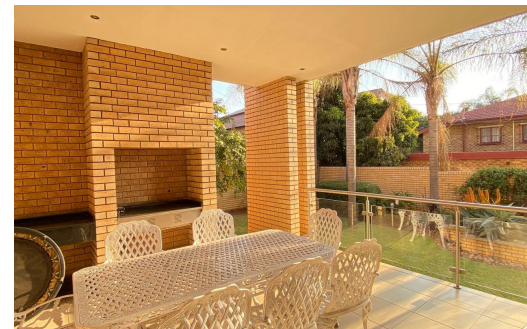

 4

 5

 2

POA

House For Sale in Claudius

FLOOR SIZE	689m ²	GARAGES	2
LAND SIZE	702m ²	CARPORTS	-
BEDROOMS	4	FLATLETS	-
BATHROOMS	5	DOMESTIC ACCOM.	1
KITCHENS	1		
LOUNGES	2		
DINING ROOMS	1		
STUDIES	1		

RATES	R3,000 pm (Estimated)
LEVY	R1,700 pm