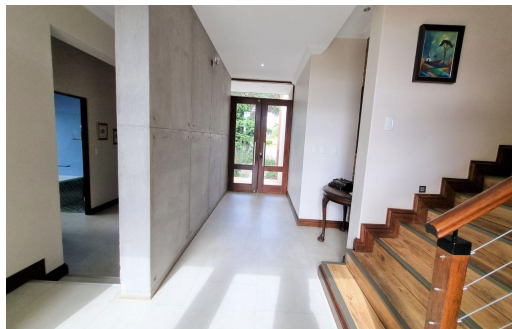

3

2.5

2

**R4,350,000**

House For Sale in Copperleaf Estate

<b>FLOOR SIZE</b>	380m <sup>2</sup>	<b>GARAGES</b>	2
<b>LAND SIZE</b>	868m <sup>2</sup>	<b>PARKINGS</b>	-
<b>BEDROOMS</b>	3	<b>FLATLETS</b>	-
<b>BATHROOMS</b>	2.5	<b>DOMESTIC ACCOM.</b>	-
<b>KITCHENS</b>	1	<b>PETS ALLOWED</b>	Yes
<b>LOUNGES</b>	1		
<b>DINING ROOMS</b>	1		
<b>STUDIES</b>	1		