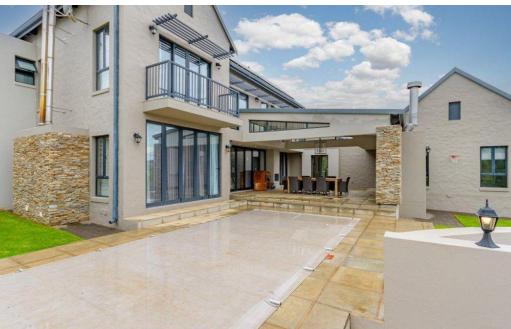

R6,900,000

House For Sale in Copperleaf Estate

FLOOR SIZE	468m²	GARAGES	2
LAND SIZE	868m²	CARPORTS	-
BEDROOMS	5	FLATLETS	-
BATHROOMS	5.5	DOMESTIC ACCOM.	1
KITCHENS	1	POOL	Yes
LOUNGES	3	PETS ALLOWED	Yes
DINING ROOMS	1		
STUDIES	1		

LEVY R2,782 pm

Zareena Regal
083 395 1684
zareena@bakersrealestate.com