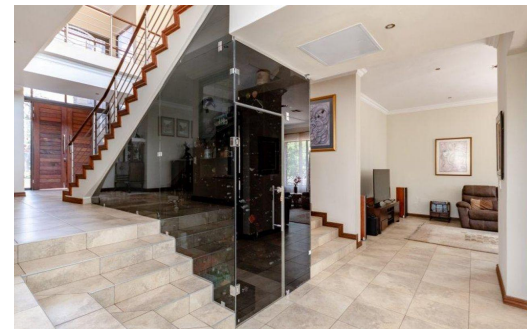

R7,950,000

House For Sale in Copperleaf Estate

FLOOR SIZE 645m²
LAND SIZE 802m²
BEDROOMS 5
BATHROOMS 4.5
KITCHENS 1
LOUNGES 3
DINING ROOMS 1
STUDIES 1

GARAGES 4
PARKINGS -
FLATLETS -
DOMESTIC ACCOM. -
POOL Yes
PETS ALLOWED Yes

LEVY R2,782 pm

Zareena Regal
083 395 1684
zareena@bakersrealestate.com