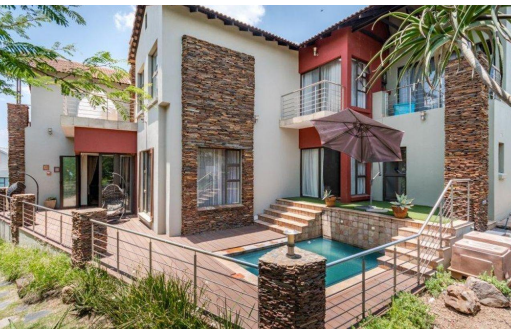

R7,950,000

House For Sale in Copperleaf Estate

FLOOR SIZE 645m²
LAND SIZE 802m²
BEDROOMS 5
BATHROOMS 4.5
KITCHENS 1
LOUNGES 3
DINING ROOMS 1
STUDIES 1

GARAGES 4
PARKINGS -
FLATLETS -
DOMESTIC ACCOM. -
POOL Yes
PETS ALLOWED Yes

LEVY R2,782 pm

Zareena Regal
083 395 1684
zareena@bakersrealestate.com