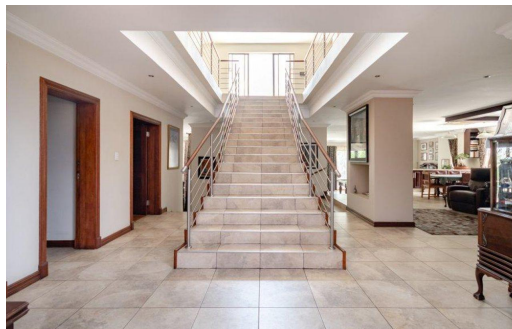

R7,950,000

House For Sale in Copperleaf Estate

FLOOR SIZE 645m²
LAND SIZE 802m²
BEDROOMS 5
BATHROOMS 4.5
KITCHENS 1
LOUNGES 3
DINING ROOMS 1
STUDIES 1

GARAGES 4
PARKINGS -
FLATLETS -
DOMESTIC ACCOM. -
POOL Yes
PETS ALLOWED Yes

LEVY R2,782 pm

Zareena Regal
083 395 1684
zareena@bakersrealestate.com