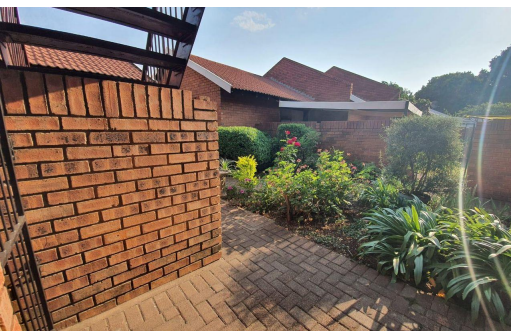

2

1

1

R950,000

Sectional Title For Sale in Wierda Park

FLOOR SIZE -
LAND SIZE 97m²
BEDROOMS 2
BATHROOMS 1
KITCHENS -
LOUNGES 1
DINING ROOMS 1
STUDIES -

GARAGES 1
CARPORTS -
FLATLETS -
DOMESTIC ACCOM. -

LEVY R2,572 pm