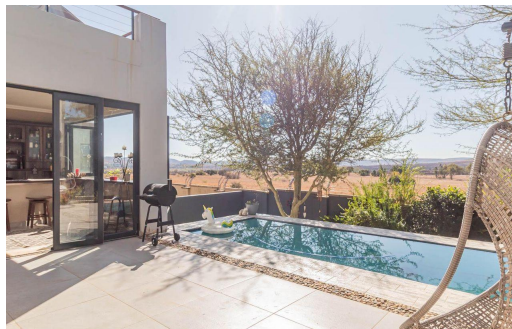

 4
 3.5
 2

R4,375,000

House For Sale in Copperleaf Estate

FLOOR SIZE	340m ²	GARAGES	2
LAND SIZE	748m ²	CARPORTS	-
BEDROOMS	4	FLATLETS	-
BATHROOMS	3.5	DOMESTIC ACCOM.	-
KITCHENS	1	POOL	Yes
LOUNGES	2	PETS ALLOWED	Yes
DINING ROOMS	1		
STUDIES	-		