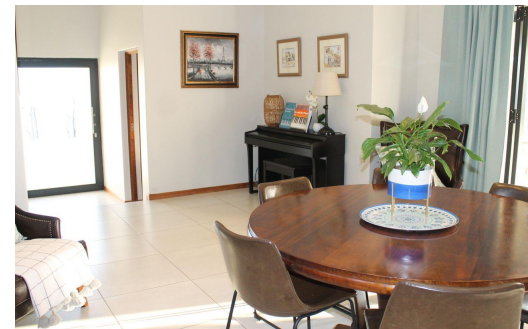

5

4.5

2

R7,499,000

House For Sale in Copperleaf Estate

FLOOR SIZE	410m ²	GARAGES	2
LAND SIZE	1,071m ²	CARPORTS	-
BEDROOMS	5	FLATLETS	-
BATHROOMS	4.5	DOMESTIC ACCOM.	1
KITCHENS	1	POOL	Yes
LOUNGES	2	PETS ALLOWED	Yes
DINING ROOMS	1		
STUDIES	-		