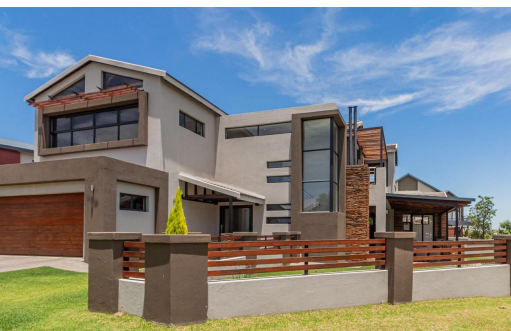

5

4.5

2

R6,250,000

House For Sale in Copperleaf Estate

FLOOR SIZE 480m²
LAND SIZE 832m²
BEDROOMS 5
BATHROOMS 4.5
KITCHENS 1
LOUNGES 2
DINING ROOMS 1
STUDIES 1

GARAGES 2
PARKINGS -
FLATLETS -
DOMESTIC ACCOM. 1
POOL Yes
PETS ALLOWED Yes