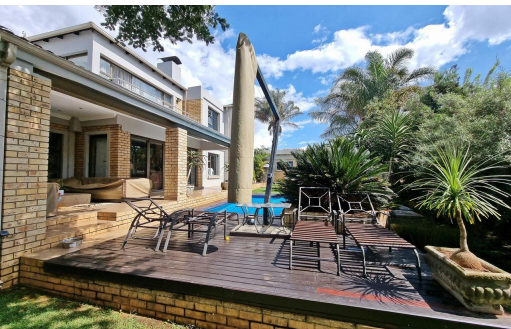

4

4.5

4

R5,500,000

House For Sale in Midstream Estate

FLOOR SIZE	500m ²	GARAGES	4
LAND SIZE	1,100m ²	CARPORTS	-
BEDROOMS	4	FLATLETS	1
BATHROOMS	4.5	DOMESTIC ACCOM.	1
KITCHENS	1	POOL	Yes
LOUNGES	2	PETS ALLOWED	Yes
DINING ROOMS	1		
STUDIES	1		