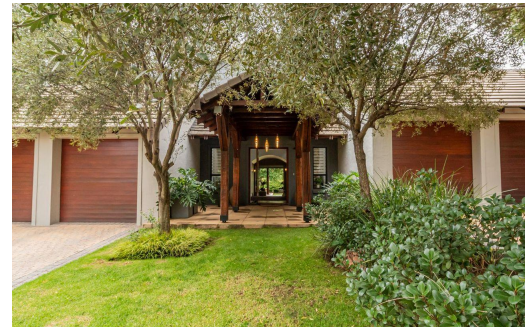

4

4.5

4

R7,950,000

House For Sale in Copperleaf Estate

FLOOR SIZE	656m ²	GARAGES	4
LAND SIZE	1,500m ²	PARKINGS	-
BEDROOMS	4	FLATLETS	-
BATHROOMS	4.5	DOMESTIC ACCOM.	1
KITCHENS	1	POOL	Yes
LOUNGES	3	PETS ALLOWED	Yes
DINING ROOMS	1		
STUDIES	1		