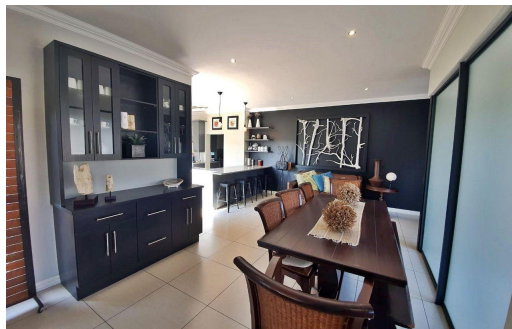

 4

 3

 3

**R4,450,000**

House For Sale in Midstream Estate

<b>FLOOR SIZE</b>	327m <sup>2</sup>	<b>GARAGES</b>	3
<b>LAND SIZE</b>	1,037m <sup>2</sup>	<b>CARPORTS</b>	-
<b>BEDROOMS</b>	4	<b>FLATLETS</b>	-
<b>BATHROOMS</b>	3	<b>DOMESTIC ACCOM.</b>	1
<b>KITCHENS</b>	1	<b>POOL</b>	Yes
<b>LOUNGES</b>	2	<b>PETS ALLOWED</b>	Yes
<b>DINING ROOMS</b>	1		
<b>STUDIES</b>	-		