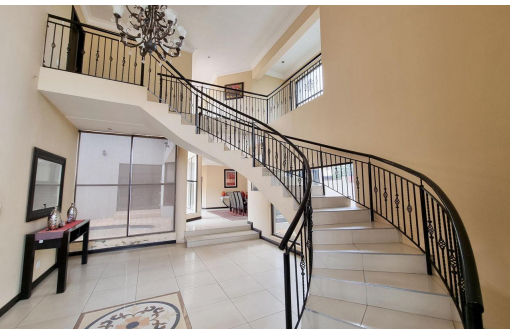

 5

 4.5

 3

R5,500,000

House For Sale in Midstream Estate

FLOOR SIZE	498m ²	GARAGES	3
LAND SIZE	1,122m ²	CARPORTS	-
BEDROOMS	5	FLATLETS	-
BATHROOMS	4.5	DOMESTIC ACCOM.	1
KITCHENS	1	POOL	Yes
LOUNGES	4	PETS ALLOWED	Yes
DINING ROOMS	1		
STUDIES	1		