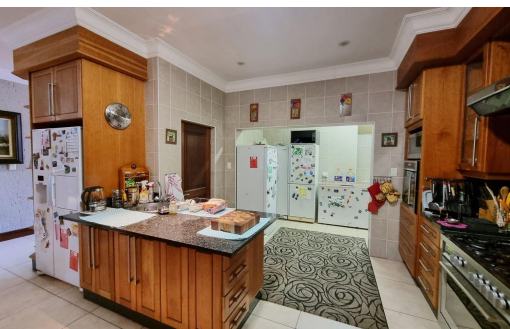

 6

 6.5

 6

**R6,499,000**

House For Sale in Midstream Estate

<b>FLOOR SIZE</b>	711m <sup>2</sup>	<b>GARAGES</b>	6
<b>LAND SIZE</b>	1,098m <sup>2</sup>	<b>CARPORTS</b>	2
<b>BEDROOMS</b>	6	<b>FLATLETS</b>	2
<b>BATHROOMS</b>	6.5	<b>DOMESTIC ACCOM.</b>	1
<b>KITCHENS</b>	3	<b>POOL</b>	Yes
<b>LOUNGES</b>	3	<b>PETS ALLOWED</b>	Yes
<b>DINING ROOMS</b>	1		
<b>STUDIES</b>	1		