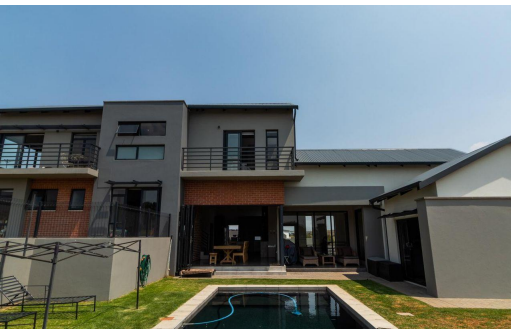

 4

 4.5

 2

R4,999,000

House For Sale in Copperleaf Estate

FLOOR SIZE	420m ²	GARAGES	2
LAND SIZE	1,200m ²	PARKINGS	-
BEDROOMS	4	FLATLETS	-
BATHROOMS	4.5	DOMESTIC ACCOM.	1
KITCHENS	1	POOL	Yes
LOUNGES	1	PETS ALLOWED	Yes
DINING ROOMS	1		
STUDIES	1		