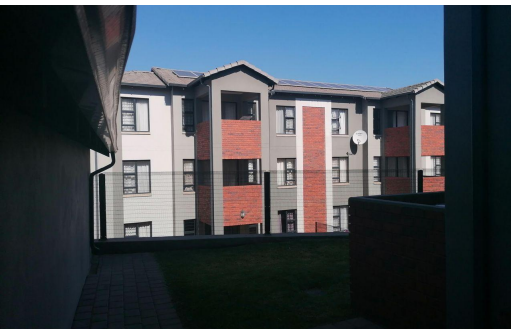

-  2
-  2
-  -

R1,095,000

Sectional Title For Sale in Amberfield

FLOOR SIZE	66m ²	GARAGES	-
LAND SIZE	-	CARPORTS	2
BEDROOMS	2	FLATLETS	-
BATHROOMS	2	DOMESTIC ACCOM.	-
KITCHENS	1		
LOUNGES	1		
DINING ROOMS	1		
STUDIES	-		