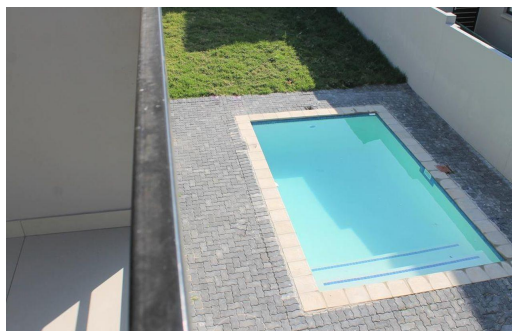

 4

 3.5

 2

R4,600,000

House For Sale in Copperleaf Estate

FLOOR SIZE	301m ²	GARAGES	2
LAND SIZE	750m ²	CARPORTS	-
BEDROOMS	4	FLATLETS	-
BATHROOMS	3.5	DOMESTIC ACCOM.	1
KITCHENS	1	POOL	Yes
LOUNGES	1	PETS ALLOWED	Yes
DINING ROOMS	1		
STUDIES	-		