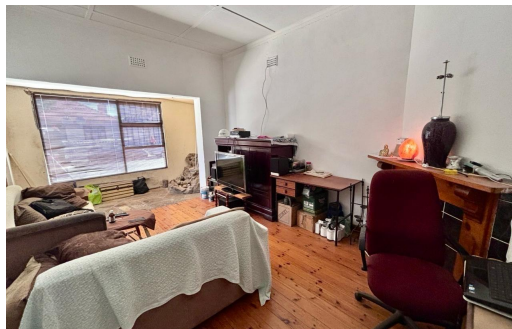

4

3

-

R1,595,000

House For Sale in Townsend Estate

LAND SIZE 495m²
BEDROOMS 4
BATHROOMS 3
KITCHENS 3
LOUNGES 3
DINING ROOMS -
STUDIES -

GARAGES -
PARKINGS 3
FLATLETS 1
DOMESTIC ACCOM. -
PETS ALLOWED Yes

RATES R967 pm (Estimated)