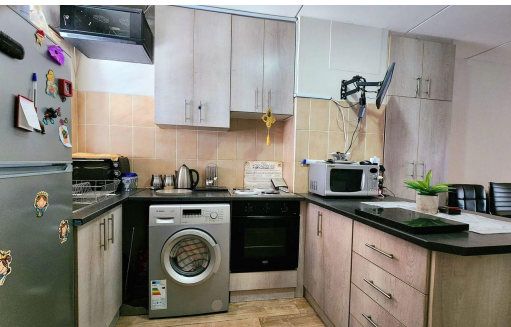

2

1

-

R870,000

Apartment For Sale in Richmond Estate

FLOOR SIZE 55m²
BEDROOMS 2
BATHROOMS 1
KITCHENS 1
LOUNGES 1
DINING ROOMS -
STUDIES -

GARAGES -
CARPORTS 2
FLATLETS -
DOMESTIC ACCOM. -

RATES R250 pm (Estimated)
LEVY R1,667 pm