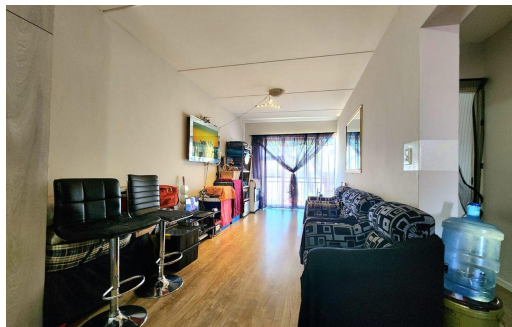

2

1

-

R870,000

Apartment For Sale in Richmond Estate

FLOOR SIZE 55m²
BEDROOMS 2
BATHROOMS 1
KITCHENS 1
LOUNGES 1
DINING ROOMS -
STUDIES -

GARAGES -
CARPORTS 2
FLATLETS -
DOMESTIC ACCOM. -

RATES R250 pm (Estimated)
LEVY R1,667 pm