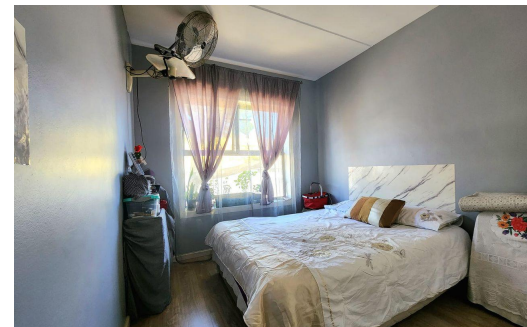

2

1

-

R870,000

Apartment For Sale in Richmond Estate

FLOOR SIZE 55m²
BEDROOMS 2
BATHROOMS 1
KITCHENS 1
LOUNGES 1
DINING ROOMS -
STUDIES -

GARAGES -
CARPORTS 2
FLATLETS -
DOMESTIC ACCOM. -

RATES R250 pm (Estimated)
LEVY R1,667 pm