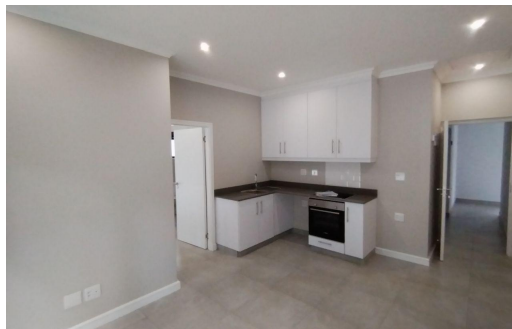

-  1
-  1
-  -

R8,500 pm

Apartment To Let in Emberton Estate

FLOOR SIZE	36m ²	GARAGES	-
LAND SIZE	36m ²	PARKINGS	1
BEDROOMS	1	FLATLETS	-
BATHROOMS	1	DOMESTIC ACCOM.	-
KITCHENS	1	POOL	Yes
LOUNGES	1		
DINING ROOMS	1		
STUDIES	-		