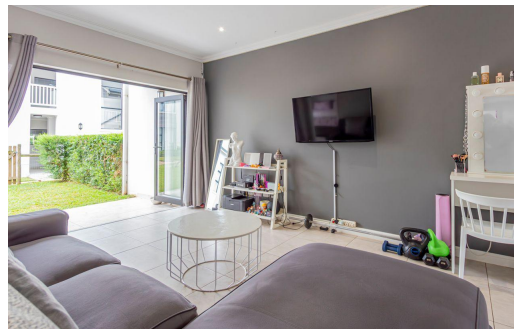

2

2

-

R1,595,000

Apartment For Sale in Emberton Estate

FLOOR SIZE	76m ²	GARAGES	-
LAND SIZE	76m ²	PARKINGS	2
BEDROOMS	2	FLATLETS	-
BATHROOMS	2	DOMESTIC ACCOM.	-
KITCHENS	1	POOL	Yes
LOUNGES	1	PETS ALLOWED	Yes
DINING ROOMS	1		
STUDIES	-		