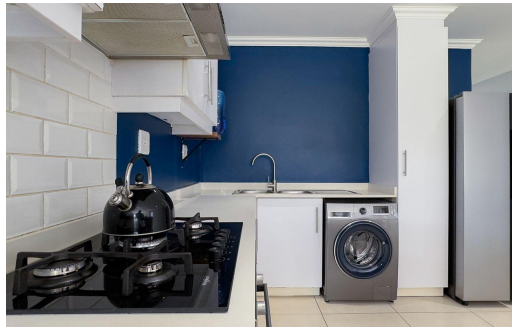

 2
 2
 -

R1,695,000

Apartment For Sale in Emberton Estate

FLOOR SIZE	80m ²	GARAGES	-
LAND SIZE	80m ²	PARKINGS	2
BEDROOMS	2	FLATLETS	-
BATHROOMS	2	DOMESTIC ACCOM.	-
KITCHENS	1	POOL	Yes
LOUNGES	1	PETS ALLOWED	Yes
DINING ROOMS	1		
STUDIES	-		