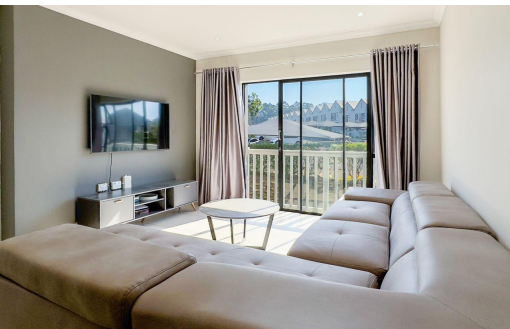

2

2

-

**R1,475,000**

Apartment For Sale in Emberton Estate

<b>FLOOR SIZE</b>	76m <sup>2</sup>	<b>GARAGES</b>	-
<b>LAND SIZE</b>	76m <sup>2</sup>	<b>PARKINGS</b>	2
<b>BEDROOMS</b>	2	<b>FLATLETS</b>	-
<b>BATHROOMS</b>	2	<b>DOMESTIC ACCOM.</b>	-
<b>KITCHENS</b>	1	<b>POOL</b>	Yes
<b>LOUNGES</b>	1		
<b>DINING ROOMS</b>	1		
<b>STUDIES</b>	-		