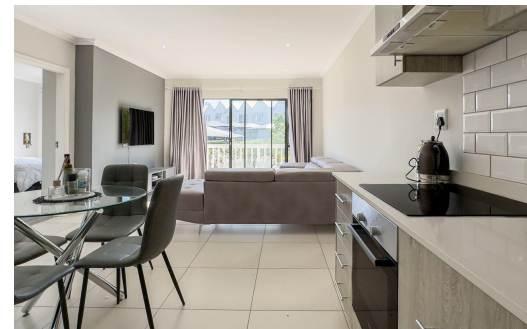

2

2

-

**R1,475,000**

Apartment For Sale in Emberton Estate

<b>FLOOR SIZE</b>	76m <sup>2</sup>	<b>GARAGES</b>	-
<b>LAND SIZE</b>	76m <sup>2</sup>	<b>PARKINGS</b>	2
<b>BEDROOMS</b>	2	<b>FLATLETS</b>	-
<b>BATHROOMS</b>	2	<b>DOMESTIC ACCOM.</b>	-
<b>KITCHENS</b>	1	<b>POOL</b>	Yes
<b>LOUNGES</b>	1		
<b>DINING ROOMS</b>	1		
<b>STUDIES</b>	-		