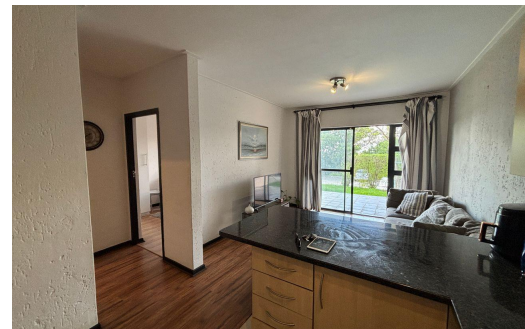

1
1
-

R650,000

Apartment For Sale in Jackal Creek Golf Estate

FLOOR SIZE	51m ²	GARAGES	-
LAND SIZE	40,295m ²	PARKINGS	2
BEDROOMS	1	FLATLETS	-
BATHROOMS	1	DOMESTIC ACCOM.	-
KITCHENS	1	POOL	Yes
LOUNGES	1		
DINING ROOMS	1		
STUDIES	-		