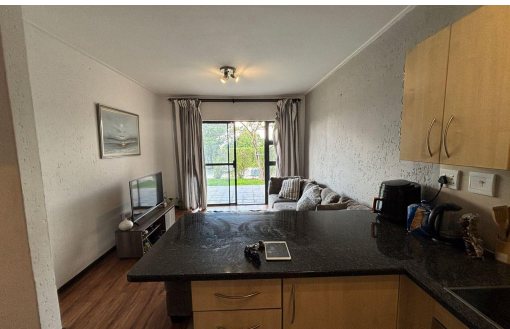

1
1
-

R650,000

Apartment For Sale in Jackal Creek Golf Estate

FLOOR SIZE	51m ²	GARAGES	-
LAND SIZE	40,295m ²	PARKINGS	2
BEDROOMS	1	FLATLETS	-
BATHROOMS	1	DOMESTIC ACCOM.	-
KITCHENS	1	POOL	Yes
LOUNGES	1		
DINING ROOMS	1		
STUDIES	-		