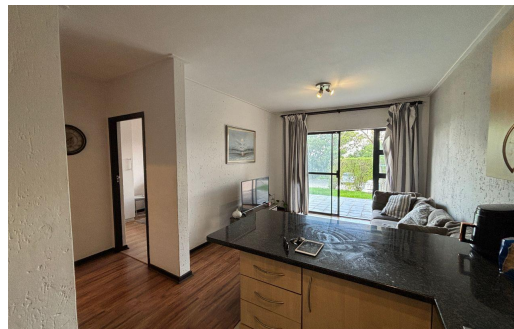

1
1
-

R650,000

Apartment For Sale in Jackal Creek Golf Estate

FLOOR SIZE	51m ²	GARAGES	-
LAND SIZE	40,295m ²	PARKINGS	2
BEDROOMS	1	FLATLETS	-
BATHROOMS	1	DOMESTIC ACCOM.	-
KITCHENS	1	POOL	Yes
LOUNGES	1		
DINING ROOMS	1		
STUDIES	-		