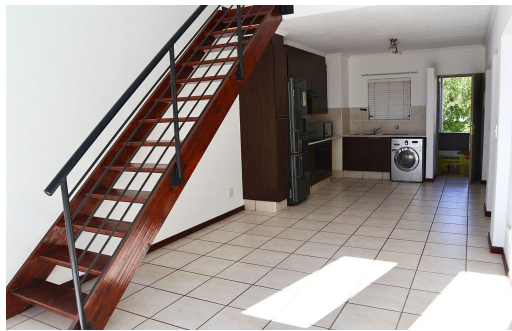

 2
 2
 -

R12,000 pm

Apartment To Let in Beverley

FLOOR SIZE	115m ²	GARAGES	-
LAND SIZE	115m ²	PARKINGS	2
BEDROOMS	2	FLATLETS	-
BATHROOMS	2	DOMESTIC ACCOM.	-
KITCHENS	1	POOL	Yes
LOUNGES	2	PETS ALLOWED	Yes
DINING ROOMS	-		
STUDIES	-		