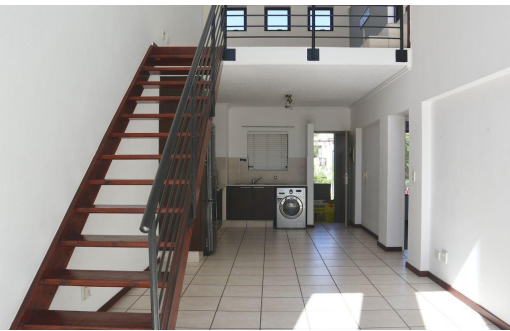

 2
 2
 -

R12,000 pm

Apartment To Let in Beverley

FLOOR SIZE	115m ²	GARAGES	-
LAND SIZE	115m ²	PARKINGS	2
BEDROOMS	2	FLATLETS	-
BATHROOMS	2	DOMESTIC ACCOM.	-
KITCHENS	1	POOL	Yes
LOUNGES	2	PETS ALLOWED	Yes
DINING ROOMS	-		
STUDIES	-		