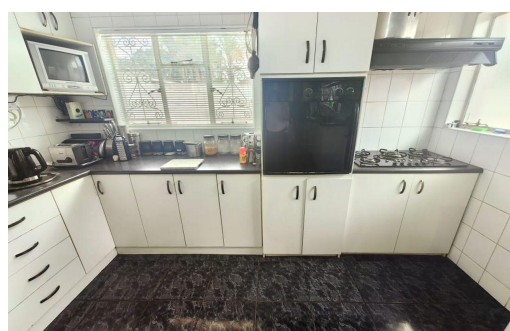

 4

 3

 1

R2,299,000

House For Sale in Churchill Estate

FLOOR SIZE	231m ²	GARAGES	1
LAND SIZE	542m ²	PARKINGS	4
BEDROOMS	4	FLATLETS	1
BATHROOMS	3	DOMESTIC ACCOM.	-
KITCHENS	1	PETS ALLOWED	Yes
LOUNGES	1		
DINING ROOMS	1		
STUDIES	-		