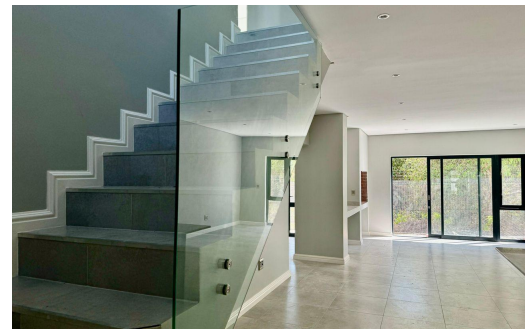

 4

 3

 1

**R27,000 pm**

House To Let in Croydon Gardens Estate

<b>LAND SIZE</b>	180m <sup>2</sup>
<b>BEDROOMS</b>	4
<b>BATHROOMS</b>	3
<b>KITCHENS</b>	1
<b>LOUNGES</b>	1
<b>DINING ROOMS</b>	1
<b>STUDIES</b>	-