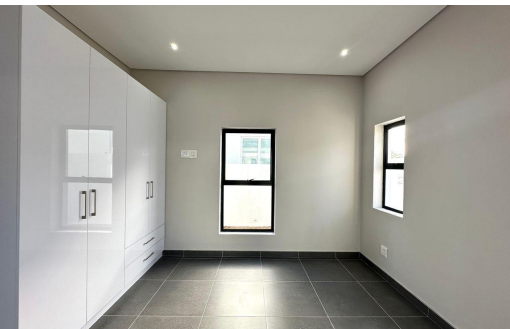

 3

 2

 2

R32,500 pm

House To Let in Sitari Country Estate

FLOOR SIZE	203m ²	GARAGES	2
BEDROOMS	3	PARKINGS	3
BATHROOMS	2	FLATLETS	-
KITCHENS	1	DOMESTIC ACCOM.	-
LOUNGES	1	PETS ALLOWED	Yes
DINING ROOMS	1		
STUDIES	-		