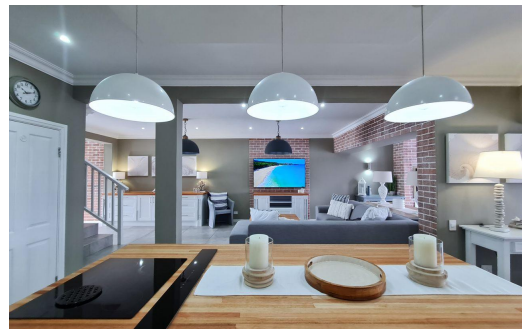

 4
 4
 3

R7,680,000

House For Sale in Pinnacle Point Golf Estate

FLOOR SIZE	323m ²	GARAGES	3
LAND SIZE	488m ²	CARPORTS	-
BEDROOMS	4	FLATLETS	-
BATHROOMS	4	DOMESTIC ACCOM.	-
KITCHENS	1	POOL	Yes
LOUNGES	1	PETS ALLOWED	Yes
DINING ROOMS	1		
STUDIES	-		
FURNISHED	Yes		