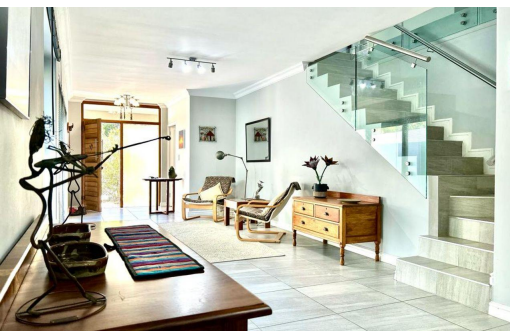

 3

 2.5

 1

R3,385,000

Duplex For Sale in Groenvlei

FLOOR SIZE	180m ²	GARAGES	1
LAND SIZE	-	CARPORTS	1
BEDROOMS	3	FLATLETS	-
BATHROOMS	2.5	DOMESTIC ACCOM.	-
KITCHENS	1	PETS ALLOWED	Yes
LOUNGES	2		
DINING ROOMS	1		
STUDIES	1		