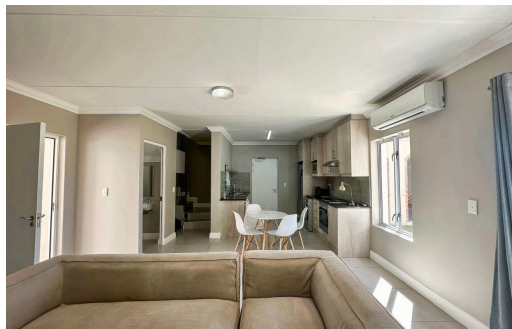

 3

 2.5

 1

R25,850 pm

Townhouse To Let in Nooitgedacht Village

FLOOR SIZE	219m ²	GARAGES	1
LAND SIZE	130m ²	PARKINGS	-
BEDROOMS	3	FLATLETS	-
BATHROOMS	2.5	DOMESTIC ACCOM.	-
KITCHENS	1		
LOUNGES	1		
DINING ROOMS	-		
STUDIES	1		
FURNISHED	Yes		