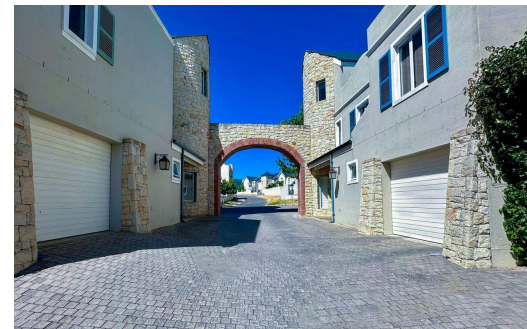

 3

 2.5

 1

R25,850 pm

Townhouse To Let in Nooitgedacht Village

FLOOR SIZE	219m ²	GARAGES	1
LAND SIZE	130m ²	PARKINGS	-
BEDROOMS	3	FLATLETS	-
BATHROOMS	2.5	DOMESTIC ACCOM.	-
KITCHENS	1		
LOUNGES	1		
DINING ROOMS	-		
STUDIES	1		
FURNISHED	Yes		