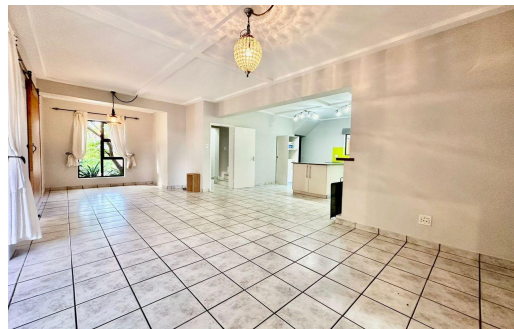

5

3.5

3

R5,100,000

House For Sale in Milnerton Ridge

FLOOR SIZE	395m ²
LAND SIZE	999m ²
BEDROOMS	5
BATHROOMS	3.5
KITCHENS	1
LOUNGES	1
DINING ROOMS	1
STUDIES	1

GARAGES	3
CARPORTS	5
FLATLETS	1
DOMESTIC ACCOM.	-
POOL	Yes
PETS ALLOWED	Yes