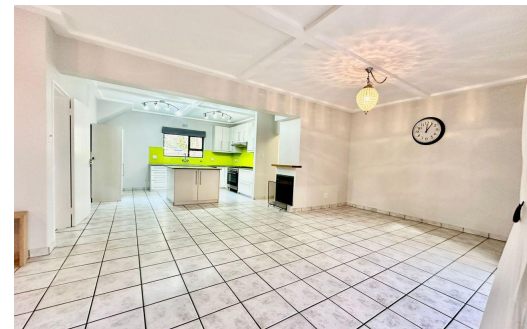

5

3.5

3

R5,100,000

House For Sale in Milnerton Ridge

FLOOR SIZE	395m ²
LAND SIZE	999m ²
BEDROOMS	5
BATHROOMS	3.5
KITCHENS	1
LOUNGES	1
DINING ROOMS	1
STUDIES	1

GARAGES	3
CARPORTS	5
FLATLETS	1
DOMESTIC ACCOM.	-
POOL	Yes
PETS ALLOWED	Yes