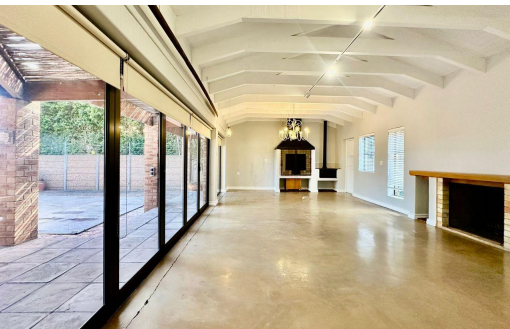

5

3.5

3

R5,100,000

House For Sale in Milnerton Ridge

FLOOR SIZE	395m ²
LAND SIZE	999m ²
BEDROOMS	5
BATHROOMS	3.5
KITCHENS	1
LOUNGES	1
DINING ROOMS	1
STUDIES	1

GARAGES	3
CARPORTS	5
FLATLETS	1
DOMESTIC ACCOM.	-
POOL	Yes
PETS ALLOWED	Yes