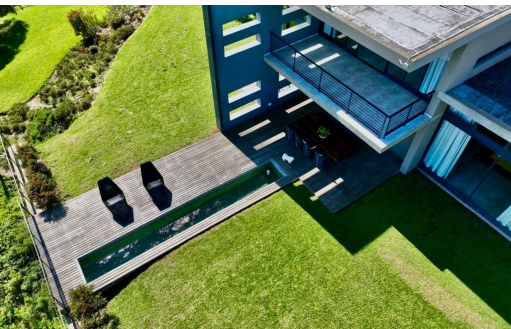

3

3

2

**R72,000,000**

**Farm For Sale in Stellenbosch Farms**

<b>FLOOR SIZE</b>	497m <sup>2</sup>
<b>LAND SIZE</b>	1,060,000m <sup>2</sup>
<b>BEDROOMS</b>	3
<b>BATHROOMS</b>	3
<b>KITCHENS</b>	1
<b>LOUNGES</b>	1
<b>DINING ROOMS</b>	1
<b>STUDIES</b>	1