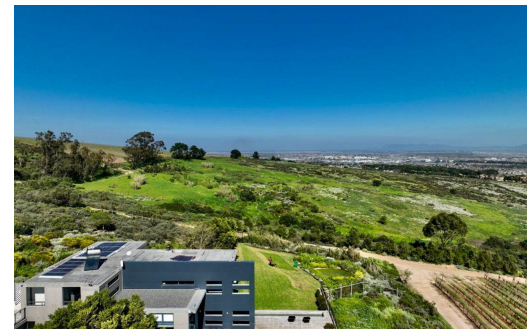

3

3

2

**R72,000,000**

**Farm For Sale in Stellenbosch Farms**

<b>FLOOR SIZE</b>	497m <sup>2</sup>
<b>LAND SIZE</b>	1,060,000m <sup>2</sup>
<b>BEDROOMS</b>	3
<b>BATHROOMS</b>	3
<b>KITCHENS</b>	1
<b>LOUNGES</b>	1
<b>DINING ROOMS</b>	1
<b>STUDIES</b>	1