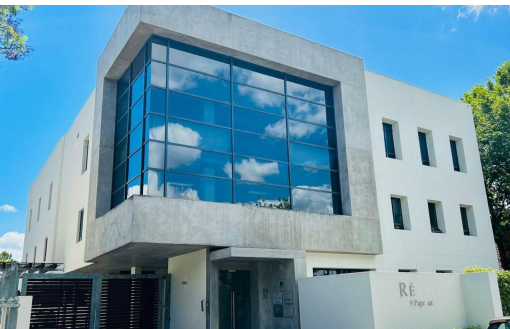

R40,480 pm

147m² Building To Let in Stellenbosch Central

FLOOR SIZE	147m²	OPEN PARKINGS	6
TITLE	Share Block		
ZONING	Commercial		

Carla Labuschagne
0825667326
carla@volschenkheyns.co.za