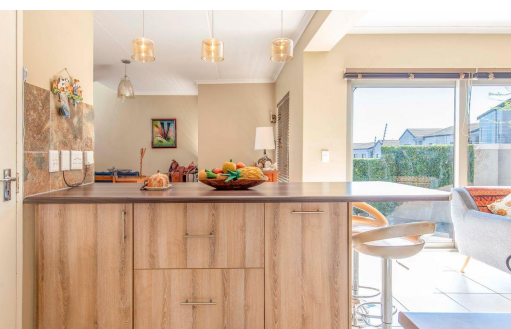

 2

 2

 2

R2,750,000

Freehold For Sale in Brackenfell South

| | | | |
|---------------------|-------------------|------------------------|-----|
| LAND SIZE | 321m ² | GARAGES | 2 |
| BEDROOMS | 2 | PARKINGS | 2 |
| BATHROOMS | 2 | FLATLETS | - |
| KITCHENS | 1 | DOMESTIC ACCOM. | - |
| LOUNGES | 1 | POOL | Yes |
| DINING ROOMS | 1 | PETS ALLOWED | Yes |
| STUDIES | - | | |