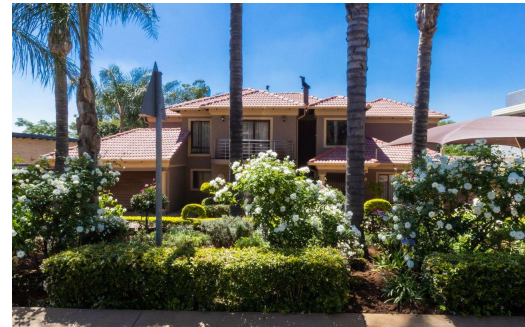

 4

 3

 2

R3,495,000

House For Sale in Irene View Estate

FLOOR SIZE	391m ²	GARAGES	2
LAND SIZE	746m ²	PARKINGS	3
BEDROOMS	4	FLATLETS	-
BATHROOMS	3	DOMESTIC ACCOM.	1
KITCHENS	1	POOL	Yes
LOUNGES	1	PETS ALLOWED	Yes
DINING ROOMS	1		
STUDIES	-		